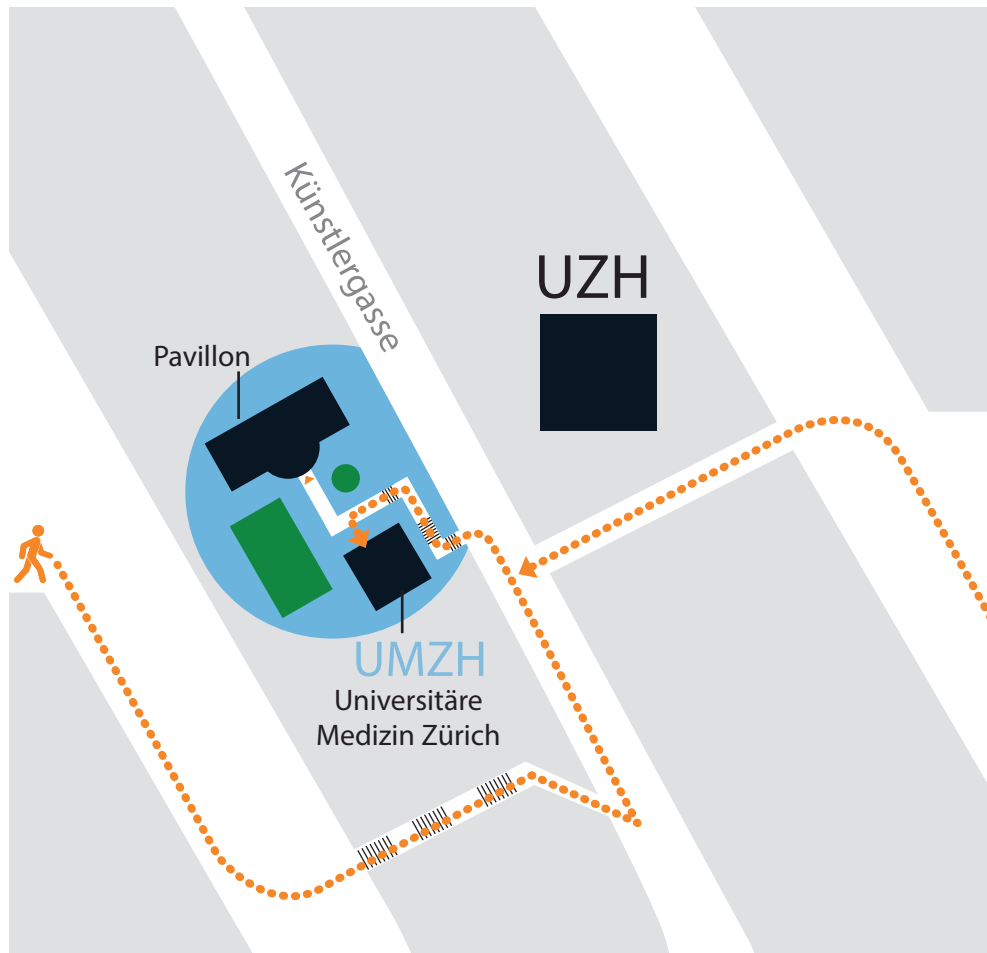

## Office Vice President Medicine (UMZH) – Arrival and Location Map

- Tram 3** From Zurich Mainstation, direction Klusplatz up to stop «Neumarkt»
- Tram 5** Direction Kirche Fluntern up to stop «Kantonsschule»
- Tram 9** Direction Hizebach up to stop «Kantonsschule»

**Arrival** In a 10min walking distance from Zurich Mainstation you find the UMZH office at Künstlergasse 15. Cross the river and go on passing the Tramstation Central. Climb up the stairs lightly to your right and follow the direction of „Seilergraben“ till you find to your left another stairway up the hill. Heading left on Künstlergasse you will find the entrance of the UMZH Areal with an orientation sign. Ring the bell at the wished department, the secretary will be ready to open the door.

## Location Map